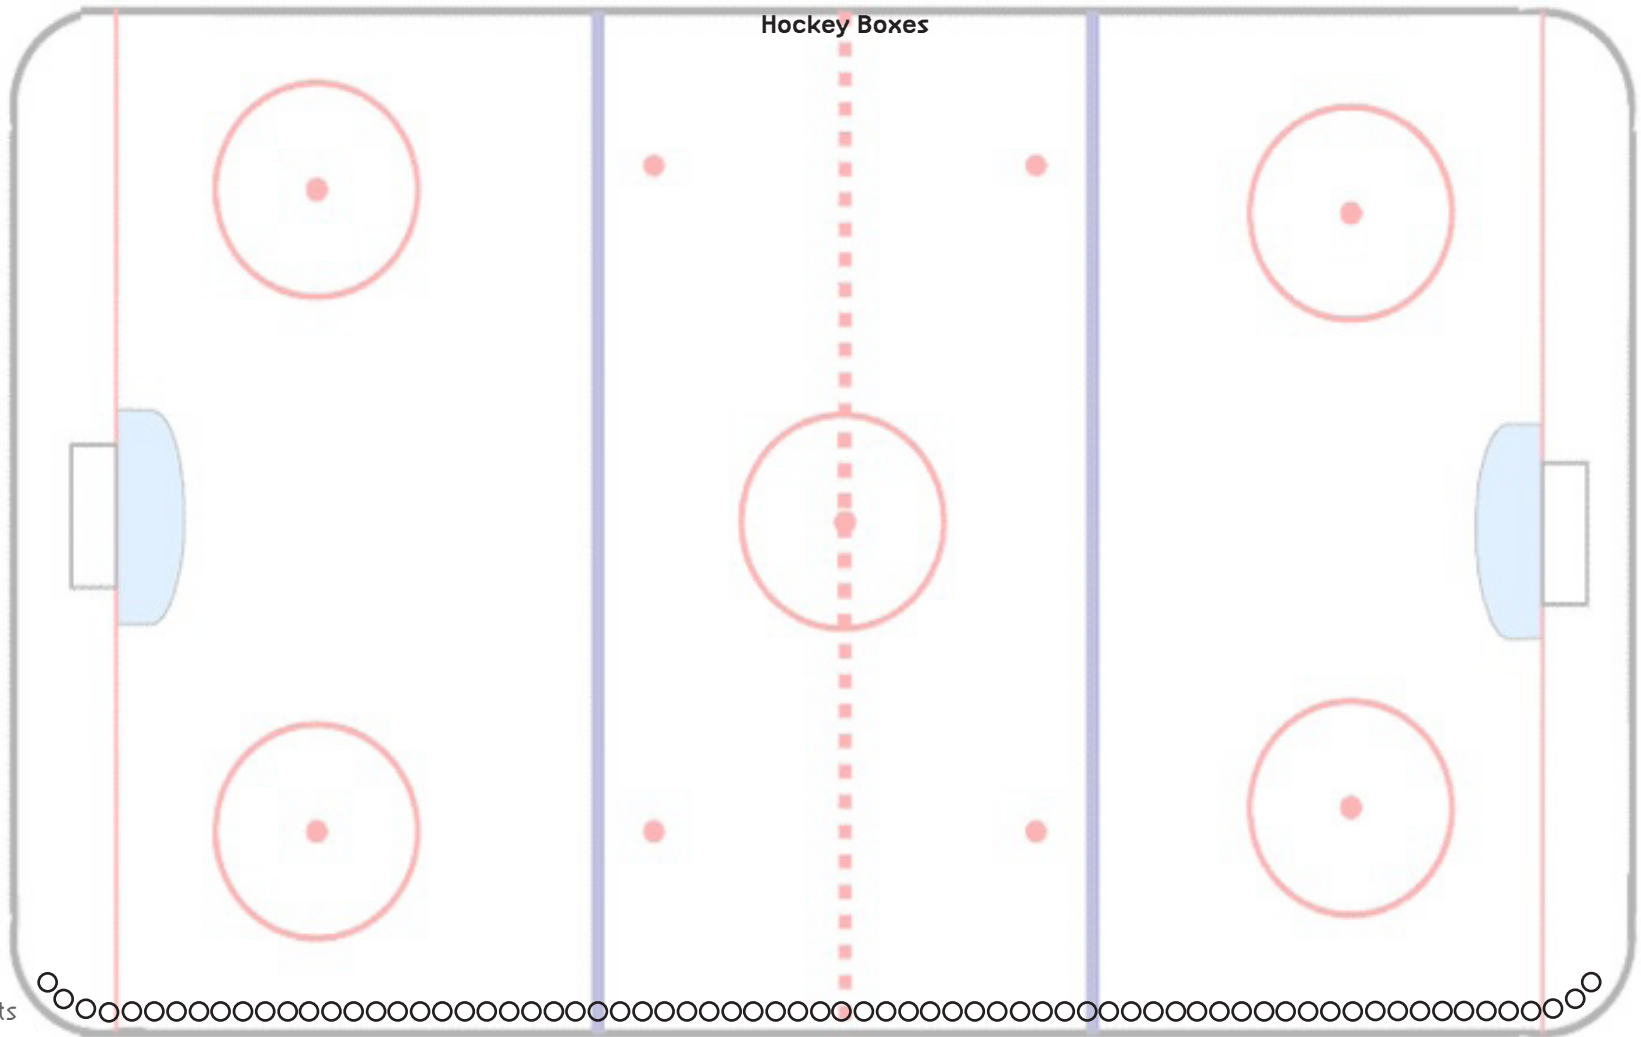

Alice in a Winter Wonderland I Seating Diagram

Seating NOT to scale

Numbered from L-R

VIP - Seat 1 on left, 50 at center ice, 100 on right

Floor Seating - starts at entrance by skate rental; seat 1 on left

Upper Mezzanine seating - seat 1 on left

VIP - On Ice:

—Row VIP - 100 seats

Floor:

—Row 1 - 50 seats

—Row 2 - 30 seats

—Row 3 - 16 seats (platform)

—Row 4 - 18 seats (platform)

Upper Mezzanine:

—Row 1 - 10 seats

—Row 2 - 10 seats

—Row 3 - 8 seats (platform)

—Row 4 - 9 seats (platform)

Skate Rental / Return

Entrance

Concessions